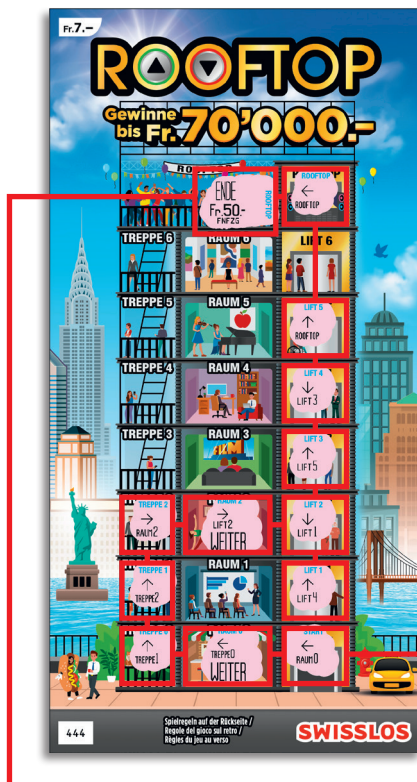

Game Rules printed Instant Ticket «Rooftop»

No. 2243

Rooftop • Number of tickets: 500'010 • Price: Fr. 7.-
 Payout percentage: 57.00% • Prize percentage: 28.01%
 Total sales value: Fr. 3'500'070.- • Last day of sales:
 20.04.2026

Example: Win Fr. 50.-

Rules of Play

1. Scratch off the «START» field.
2. If you uncover
 - an arrow (↓,↑,→,←), scratch off the specified field,
 - a cash amount and an arrow (↓,↑,→,←), you win the amount and scratch off the specified field.
3. Continue to make your way around the high-rise in this way.
4. If you uncover
 - a. a cash amount and «ENDE» (END), you win the amount and the game is over.
 - b. «ENDE» (END), the game is over.